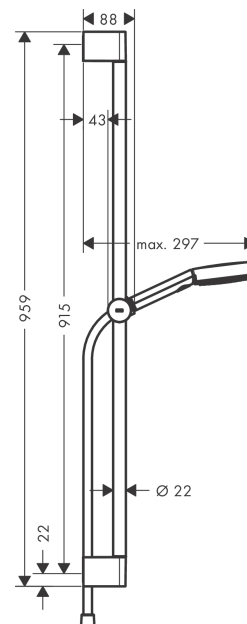

#### product features

- consists of: hand shower, slider, shower bar, shower hose
- shower head size: 105 mm
- spray type: PowderRain, IntenseRain, Massage spray
- convenient diversion via Select button
- maximum flow rate at 3 bar: 11,4 l/min
- minimum flow pressure: 1 bar
- wall supports of plastic
- stand pipe length: 959 mm
- shower bar diameter: 22 mm
- profile stand pipe: round
- drilling distance 915 mm
- height-adjustable slider with locking push-button slider

### Scale drawing

**Pulsify Select S**  
**Shower set 105 3jet Relaxation with shower bar 90 cm**  
 Surfaces: **Matt White**    Article Number: **24170700**

### Flowchart

The consumption was measured in combination with the appropriate fittings (thermostat/mixer/in-wall valve) to reflect actual application in practice.

**Pulsify Select S**  
**Shower set 105 3jet Relaxation with shower bar 90 cm**  
 Surfaces: **Matt White**    Article Number: **24170700**

### Spare part list

Year of production: >06/21

Pos.	Description	Article Number	Price	PU
1	cover	95217700	-	1
2	wall support	95218000	-	1
3	mounting set	96179000	-	1
4	support, assy	93517700	-	1
5	shower hose Isiflex'B 1,60 m	28276700	-	1
6	-	24110700	-	1
7	filter	92672000	-	1
8	seal	98058000	-	1
a	tile-matching-disk 7 mm	97450000	-	1