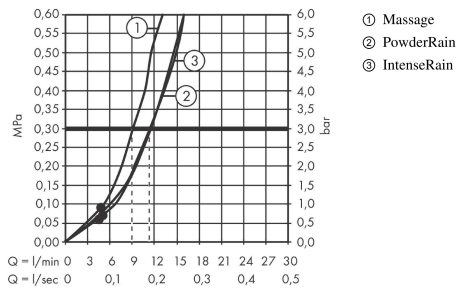

Pulsify Select S
Shower set 105 3jet Relaxation with shower bar 90 cm
Surfaces: **Matt White**   Article Number: **24170700**

Flowchart

The consumption was measured in combination with the appropriate fittings (thermostat/mixer/in-wall valve) to reflect actual application in practice.