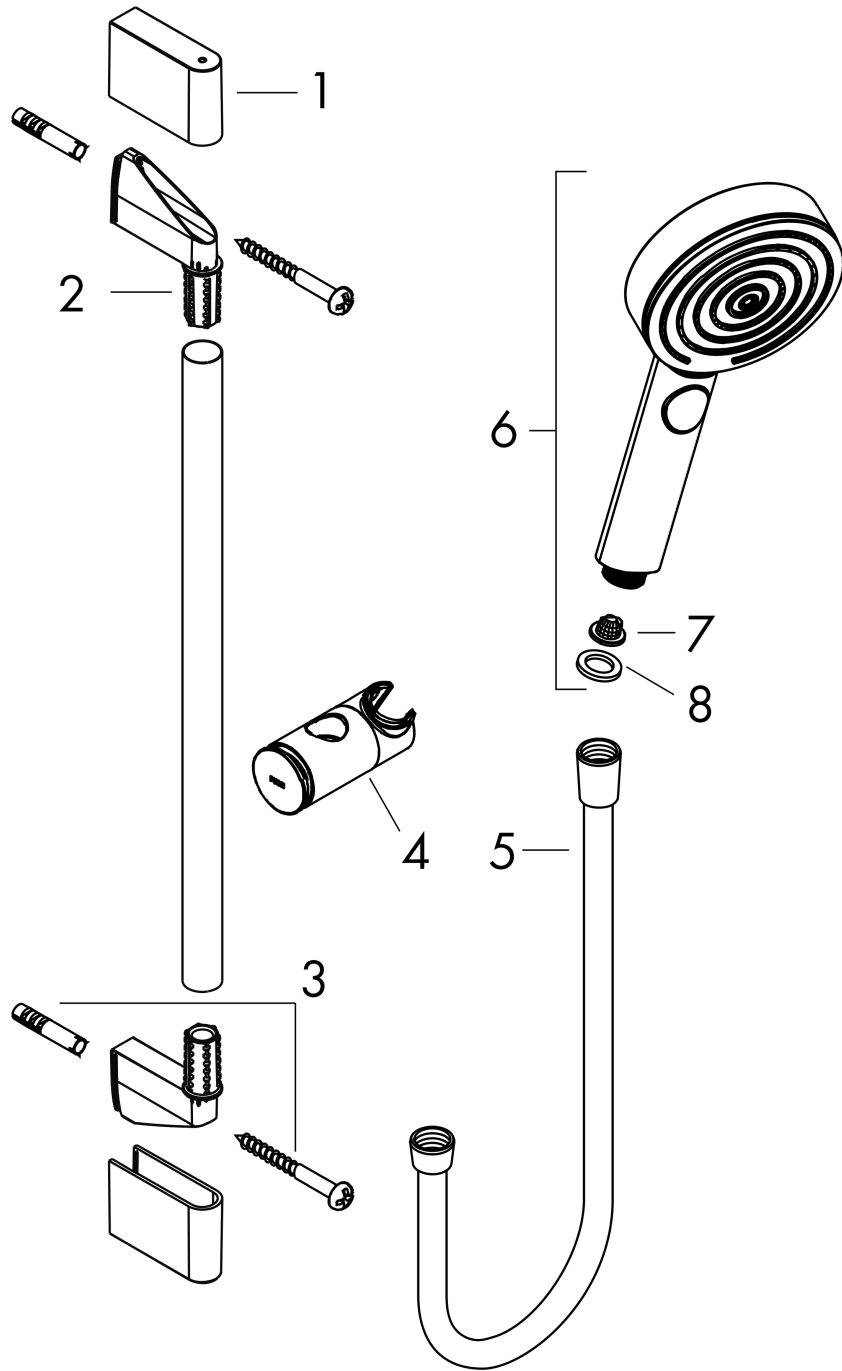

#### product features

- consists of: hand shower, slider, shower bar, shower hose
- shower head size: 105 mm
- spray type: PowderRain, IntenseRain, Massage spray
- convenient diversion via Select button
- maximum flow rate at 3 bar: 11,4 l/min
- minimum flow pressure: 1 bar
- wall supports of plastic
- stand pipe length: 959 mm
- shower bar diameter: 22 mm
- profile stand pipe: round
- drilling distance 915 mm
- height-adjustable slider with locking push-button slider

### Scale drawing

**Pulsify Select S**  
**Shower set 105 3jet Relaxation with shower bar 90 cm**  
 Surfaces: **Matt White**    Article Number: **24170700**

### Flowchart

The consumption was measured in combination with the appropriate fittings (thermostat/mixer/in-wall valve) to reflect actual application in practice.

**Pulsify Select S**  
**Shower set 105 3jet Relaxation with shower bar 90 cm**  
 Surfaces: **Matt White**    Article Number: **24170700**

## Exploded Drawing

Year of production: >06/21

**Pulsify Select S**  
**Shower set 105 3jet Relaxation with shower bar 90 cm**  
 Surfaces: **Matt White**    Article Number: **24170700**